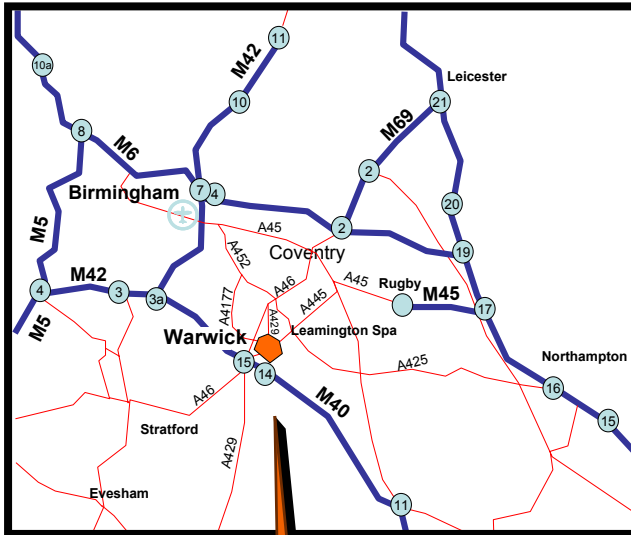

Directions and location maps to Corunna Court by road

From M42

Leave M42 at Junction 3a, onto M40. Follow directions below.

From M40

Exit for Warwick at Junction 15. Follow the A46 for Warwick. At 2nd Junction (signposted - Warwick Parkway), take 3rd exit onto A425. Follow local directions below.

From M1 North

Exit at Junction 21 (Leicester) take M69 to Coventry. At end of Motorway follow A46 to Warwick. At third traffic island, take third exit onto A45 (Birmingham). Take first slip road, onto A46 to Warwick. Continue for 7.5 miles and take A425 (signposted Warwick Parkway). Take 1st exit onto A425. Follow local directions below.

From M1 South

Leave M1 at Junction 17 and follow M45 to Coventry. At end of M45, carry on to the A45 for 8 miles. At large roundabout take second exit staying on A45. Take first slip road, onto A46 to Warwick. Continue for 7.5 miles and take A425 (signposted Warwick Parkway). Take 1st exit onto A425. Follow local directions below.

From M6

Leave motorway at Junction 2 (Coventry). Follow A46 for Warwick. At third traffic island, take third exit onto A45 (Birmingham). Take first slip road, onto A46 to Warwick. Continue for 7.5 miles and take A425 (signposted Warwick Parkway). Take 1st exit onto A425. Follow local directions below.