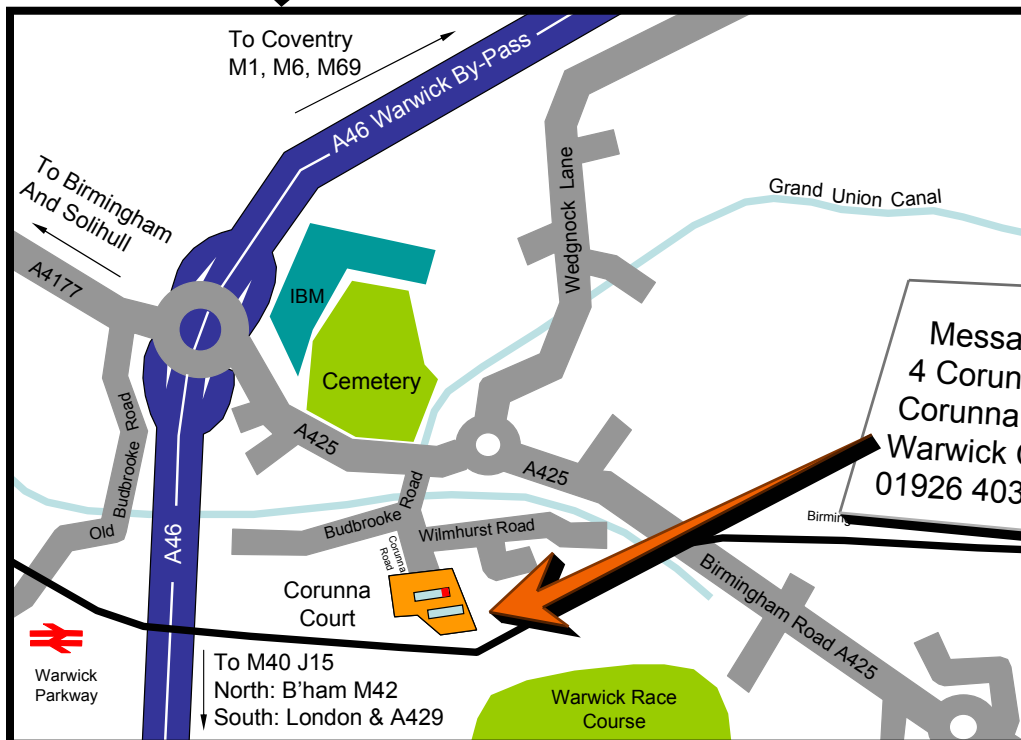

Directions and location maps to Corunna Court by road

From M42

Leave M42 at Junction 3a, onto M40. Follow directions below.

From M40

Exit for Warwick at Junction 15. Follow the A46 for Warwick. At 2nd Junction (signposted - Warwick Parkway), take 3rd exit onto A425. Follow local directions below.

From M1 North

Exit at Junction 21 (Leicester) take M69 to Coventry. At end of Motorway follow A46 to Warwick. At third traffic island, take third exit onto A45 (Birmingham). Take first slip road, onto A46 to Warwick. Continue for 7.5 miles and take A425 (signposted Warwick Parkway). Take 1st exit onto A425. Follow local directions below.

From M1 South

Leave M1 at Junction 17 and follow M45 to Coventry. At end of M45, carry on to the A45 for 8 miles. At large roundabout take second exit staying on A45. Take first slip road, onto A46 to Warwick. Continue for 7.5 miles and take A425 (signposted Warwick Parkway). Take 1st exit onto A425. Follow local directions below.

From M6

Leave motorway at Junction 2 (Coventry). Follow A46 for Warwick. At third traffic island, take third exit onto A45 (Birmingham). Take first slip road, onto A46 to Warwick. Continue for 7.5 miles and take A425 (signposted Warwick Parkway). Take 1st exit onto A425. Follow local directions below.